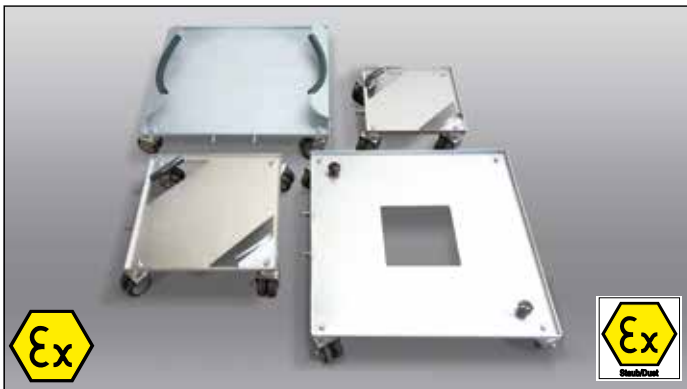

Trolley for pre-separator container, casters 75 mm diameter

Stainless steel
for 50 / 70 litres - Art no: 33174
for 100 litres - Art no: 34940
for 200 litres - Art no: 33173

Galvanised steel
for 35 / 50 litres - Art no: 10992
for 110 litres - Art no: 10998
for 200 litres - Art no: 10999