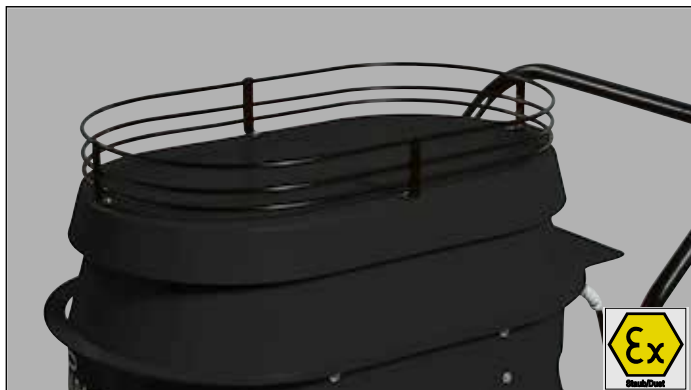

Other accessories

Accessory basket for R01 A
Steel tube, powder-coated, black, assembled on the acoustic enclosure
L - 578 mm, W - 324 mm, H - 70 mm
Art no: 16956