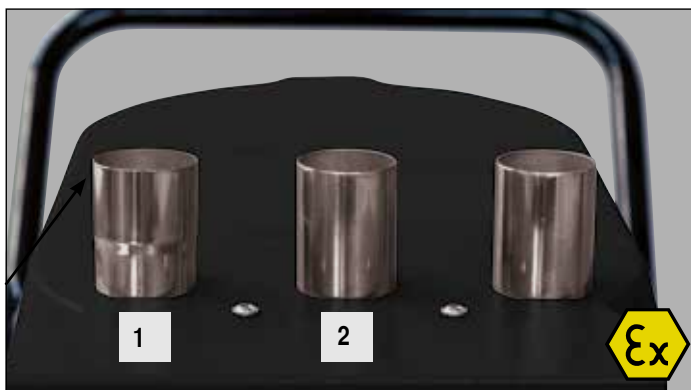

Accessory holder, stainless steel, mounted on the acoustic enclosure
Height: 65 mm, for accessories 50 mm diameter
1. Interior diameter 50 mm - Art no: 57121
2. Exterior diameter 50 mm - Art no: 54401