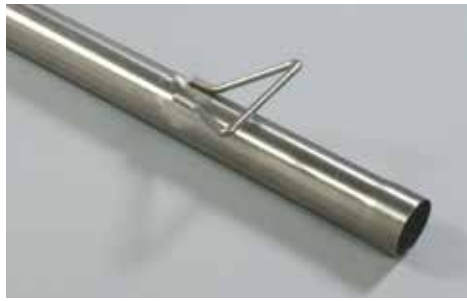

--	--

100 mm

<p>Hose, 3.0 m, PUR, highly resistant to abrasion</p> <p>Connections: Stainless steel, conductive, M Art no: 17344</p>	
---	---

<p>Hose, 3.0 m, PUR, highly resistant to abrasion, lightweight version</p> <p>Connections: Galvanised steel, conductive, M Art no: 18408</p> <p>Connections: Stainless steel, conductive, M Art no: 22318</p>	 
---	--

--	--

<p>Tube, curved Stainless steel without pin Art no: 10373</p>						35 mm
<p>Tube, curved Galvanised steel 1 Pin, Art no: 10445 2 Pin, Art no: 10544 Stainless steel 1 Pin, Art no: 19600 2 Pin, Art no: 10579</p>	 	<p>Tube, curved Black plastic, conductive 1 Pin Art no: 10559 2 Pin Art no: 18157</p>	 	<p>Extension tube, with sleeve, 1.0 m, 1-piece Black plastic, conductive Art no: 10524 Aluminium Art no: 10514</p>	 	50 mm
<p>Tube, curved Galvanised steel 1 Pin - Art no: 10763 2 Pin - Art no: 10764 Stainless steel 1 Pin - Art no: 22219 2 Pin - Art no: 18054</p>	 					70 mm
<p>Tube, curved, 1 Pin Galvanised steel Art no: 11088 Stainless steel Art no: 17893</p>	 					100 mm