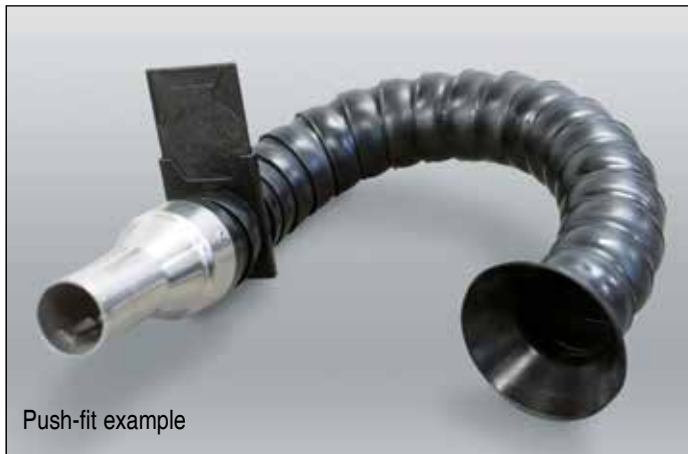

Suction arm, plastic, black, anti-static, 63 mm interior

1. Segmented hose, push-fit, 9 movable segments, 305 mm, radius of motion max. 90°
Art no: 55279

2. Slider, push-fit, manually actuated
Art no: 55294

3. Funnel, push-fit, funnel opening: 115 mm diameter
Art no: 55284

4. Funnel, push-fit, funnel opening: 150 x 90 mm
Art no: 55289

5. Junction, stainless steel with pin for 50 mm diameter connection, 50 / 63 mm
Art. No: 58916