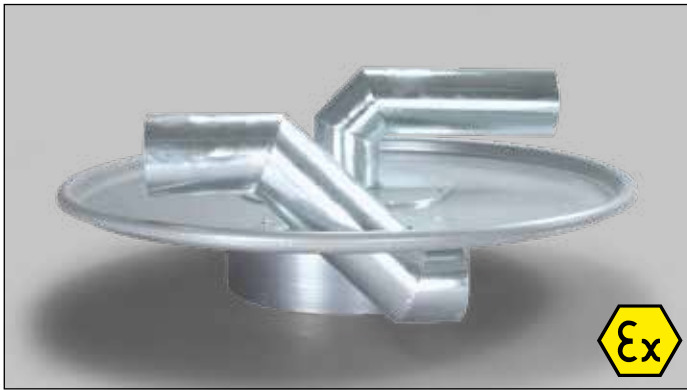

Pre-separator cover, stainless steel, for pre-separator containers

50 litres / 70 litres	200 litres
50 / 50 mm - Art no: 39727	50 / 50 mm - Art no: 10856
70 / 70 mm - Art no: 10852	70 / 70 mm - Art no: 39864
100 litres	100 / 100 mm - Art no: 21131
50 / 50 mm - Art no: 10853	
70 / 70 mm - Art no: 10854