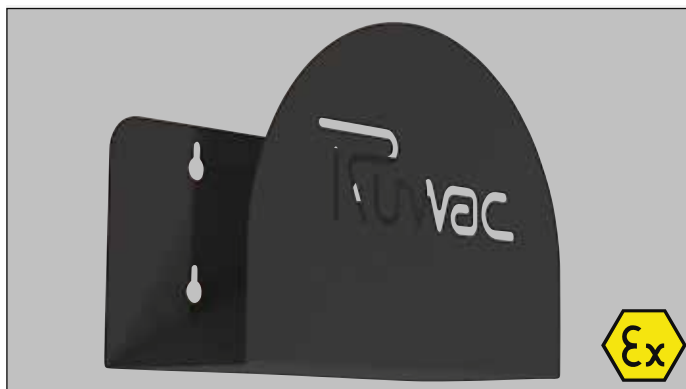

Hose holder, steel plate, powder-coated
Installation on the wall
L - 330 mm, W - 123 mm, H - 238 mm,
incl. fastening materials
Art no: 12080 (red)
Art no: 12081 (black)